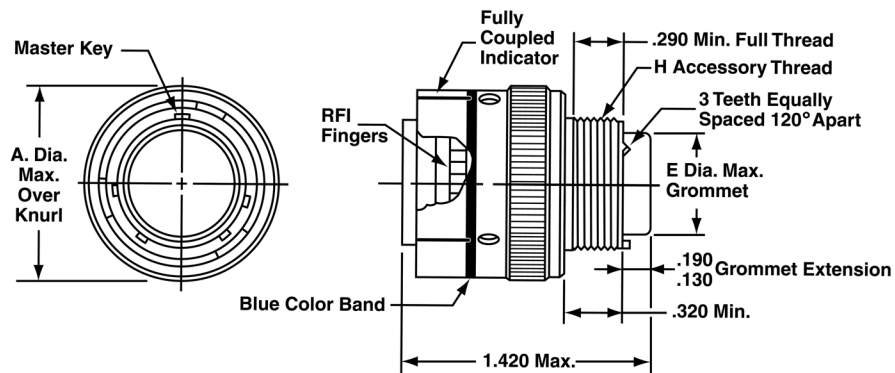

Miniature Cylindrical MIL-C-83723, Series III Bayonet Coupling

M83723/75 & 76 straight plug
M83723/77 & 78 straight plug with RFI grounding

**Plug Shell,
Bayonet Coupling**

Military No.
M83723/75 with socket contacts
M83723/76 with pin contacts

Amphenol/Matrix No. MB36

**Plug Shell, RFI Grounding,
Bayonet Coupling**

Military No.
M83723/77 with socket contacts
M83723/78 with pin contacts

Amphenol/Matrix No. MB38

To complete order number see how to order, page 9.

Shell Size	A Dia. Max.	E Dia. Max.	H Accessory Thread Class 2A
8	.776	.305	.5000-20 UNF
10	.906	.405	.6250-24 UNEF
12	1.078	.531	.7500-20 UNEF
14	1.141	.665	.8750-20 UNEF
16	1.266	.790	1.0000-20 UNEF
18	1.375	.869	1.0625-18 UNEF
20	1.510	.994	1.1875-18 UNEF
22	1.625	1.119	1.3125-18 UNEF
24	1.760	1.244	1.4375-18 UNEF