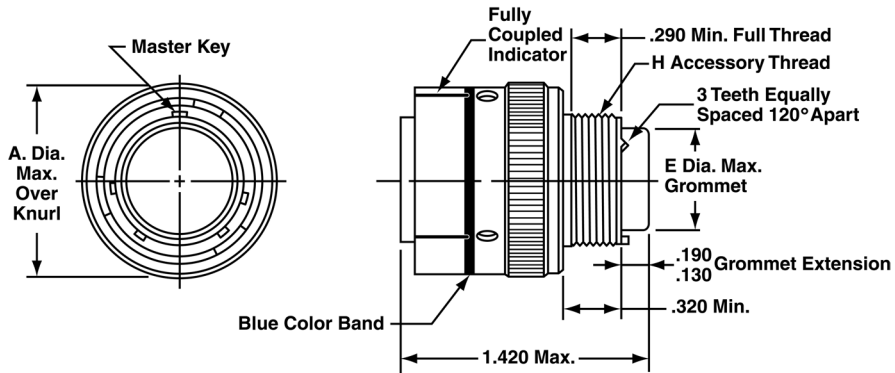

Miniature Cylindrical MIL-C-83723, Series III Bayonet Coupling

M83723/75 & 76 straight plug
M83723/77 & 78 straight plug with RFI grounding

**Plug Shell,
Bayonet Coupling**

Military No.
M83723/75 with socket contacts
M83723/76 with pin contacts

Amphenol/Matrix No. MB36

**Plug Shell, RFI Grounding,
Bayonet Coupling**

Military No.
M83723/77 with socket contacts
M83723/78 with pin contacts

Amphenol/Matrix No. MB38

To complete order number see how to order, page 9.

Shell Size	A Dia. Max.	E Dia. Max.	H Accessory Thread Class 2A
8	.776	.305	.5000-20 UNF
10	.906	.405	.6250-24 UNEF
12	1.078	.531	.7500-20 UNEF
14	1.141	.665	.8750-20 UNEF
16	1.266	.790	1.0000-20 UNEF
18	1.375	.869	1.0625-18 UNEF
20	1.510	.994	1.1875-18 UNEF
22	1.625	1.119	1.3125-18 UNEF
24	1.760	1.244	1.4375-18 UNEF